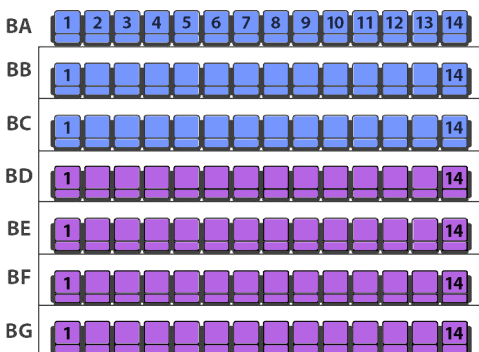

STAGE

BALCONY

- \$35
- \$45
- \$55
- Handicap & Transfer Seating
- Wheelchair Accessible Seating