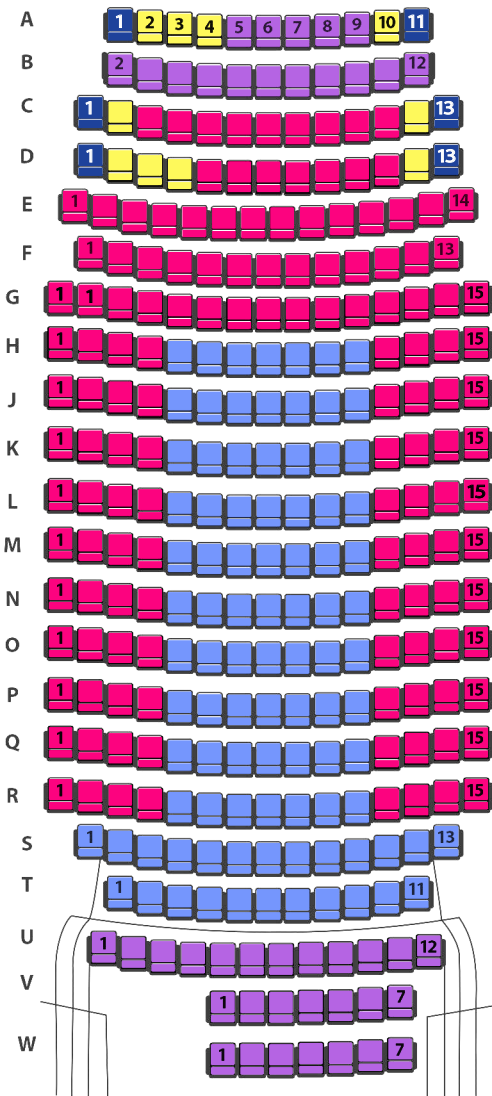

STAGE

BALCONY

- \$35
- \$45
- \$55
- Handicap & Transfer Seating
- Wheelchair Accessible Seating